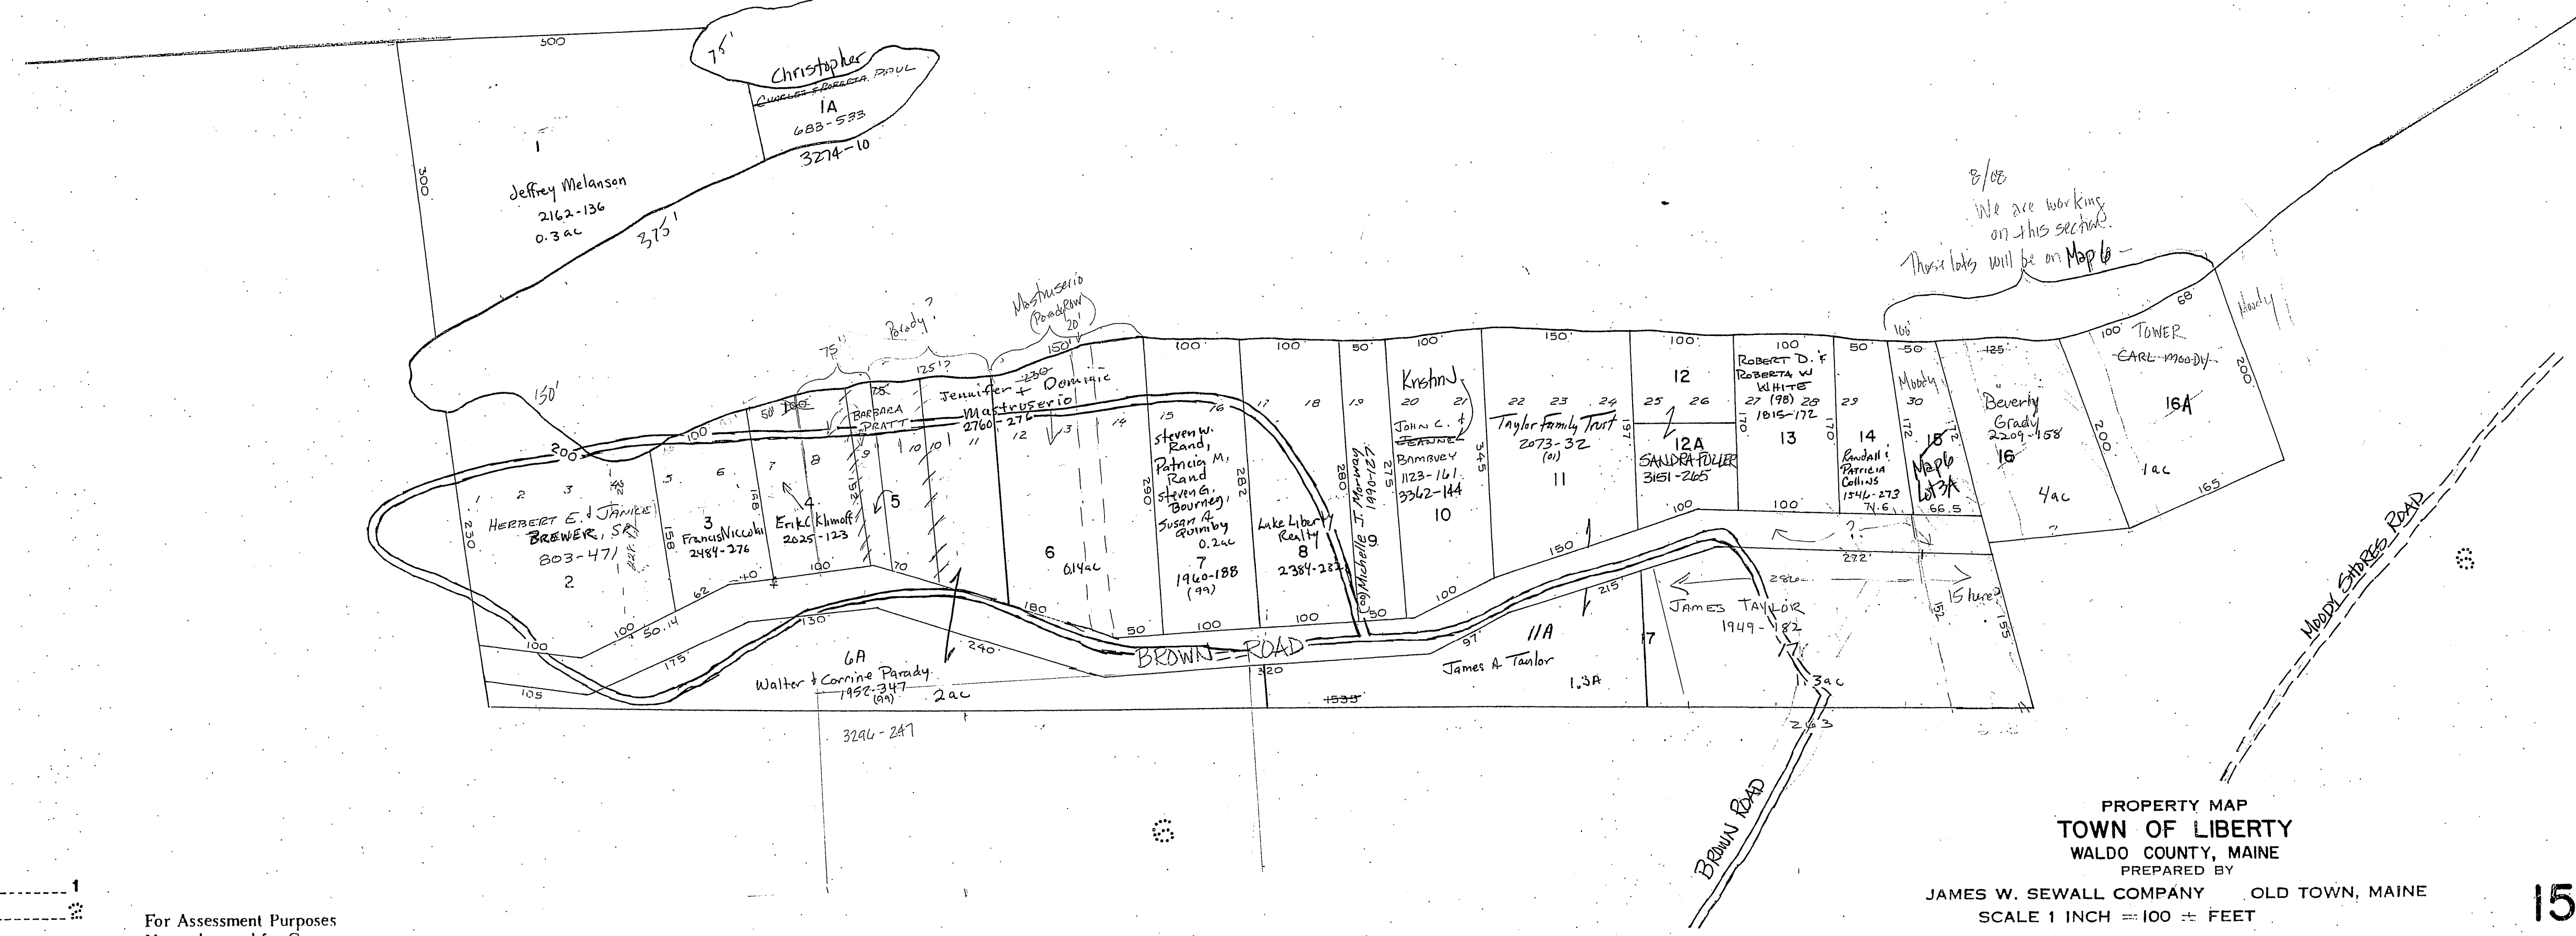

Saint George Lake

LEGEND
 PARCEL NUMBERS 1
 ADJACENT MAPS 2
 MATCH LINE 3

For Assessment Purposes
 Not to be used for Conveyances

PROPERTY MAP
TOWN OF LIBERTY
 WALDO COUNTY, MAINE
 PREPARED BY
JAMES W. SEWALL COMPANY OLD TOWN, MAINE
 SCALE 1 INCH = 100 ± FEET